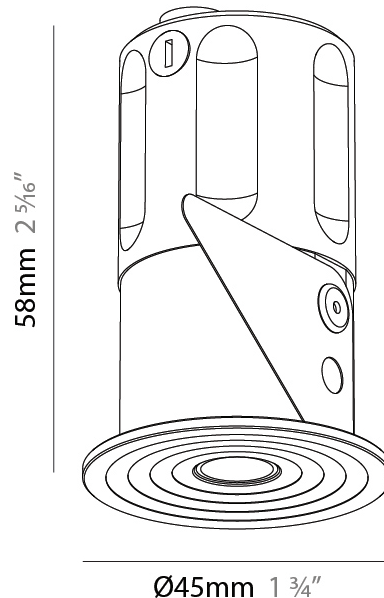

GENERAL

Series: Studio Collection
Subseries: Studio Collection 1
Partner: Prolicht
Division: Architectural
Installation: Recessed
Product Type: Downlight
Mounting Location: Ceiling
Light Distribution: Direct

PHYSICAL

Aperture Sizes - Downlights: 1"
Shape: Round
Diameter (mm): 35
Diameter (in): 1 3/8
Height (mm): 76
Height (in): 3
Ceiling Thickness (mm): 1 - 30
Ceiling Thickness (in): 1/16 - 1 3/16
Min. Recessing Depth (mm): 70
Min. Recessing Depth (in): 2 3/4
Weight (kg): 0.057
Fixture Finish: [ALU / PBR](#)
Fixture Material: Extruded Aluminum
Cut-out Measurements: 32mm/1 1/4" Diameter

ELECTRICAL

Lamp Type: LED (Zhaga Standard)
Input Wattage (W): 6
Total Output Wattage (W): 5.4
Dimming: Tri-Mode (Non-Dimming and Phase Dimming (120Vac only) and 0-10V Dimming)
Driver Included: No
Driver Location: Remote
Driver Type: Constant Current - Universal
Driver Class: Class 2
Input Voltage (V): 120 - 277
Constant Current (mA): 350

LED

Color Temperature (*K): [2700 / 3000 / 3500 / 4000](#)
Max. Delivered Lumen (lm): 242 / 256 / 270 / 277
Nominal Lumen (lm): 382 / 405 / 427 / 438
CRI: >90 CRI
Lamp Life (hrs): 50000

OPTICAL

Beam Angle: [34 / 52](#)

RATINGS AND CERTIFICATIONS

Certified By: CSA Certified to UL and CSA Standards
IP rating: IP40